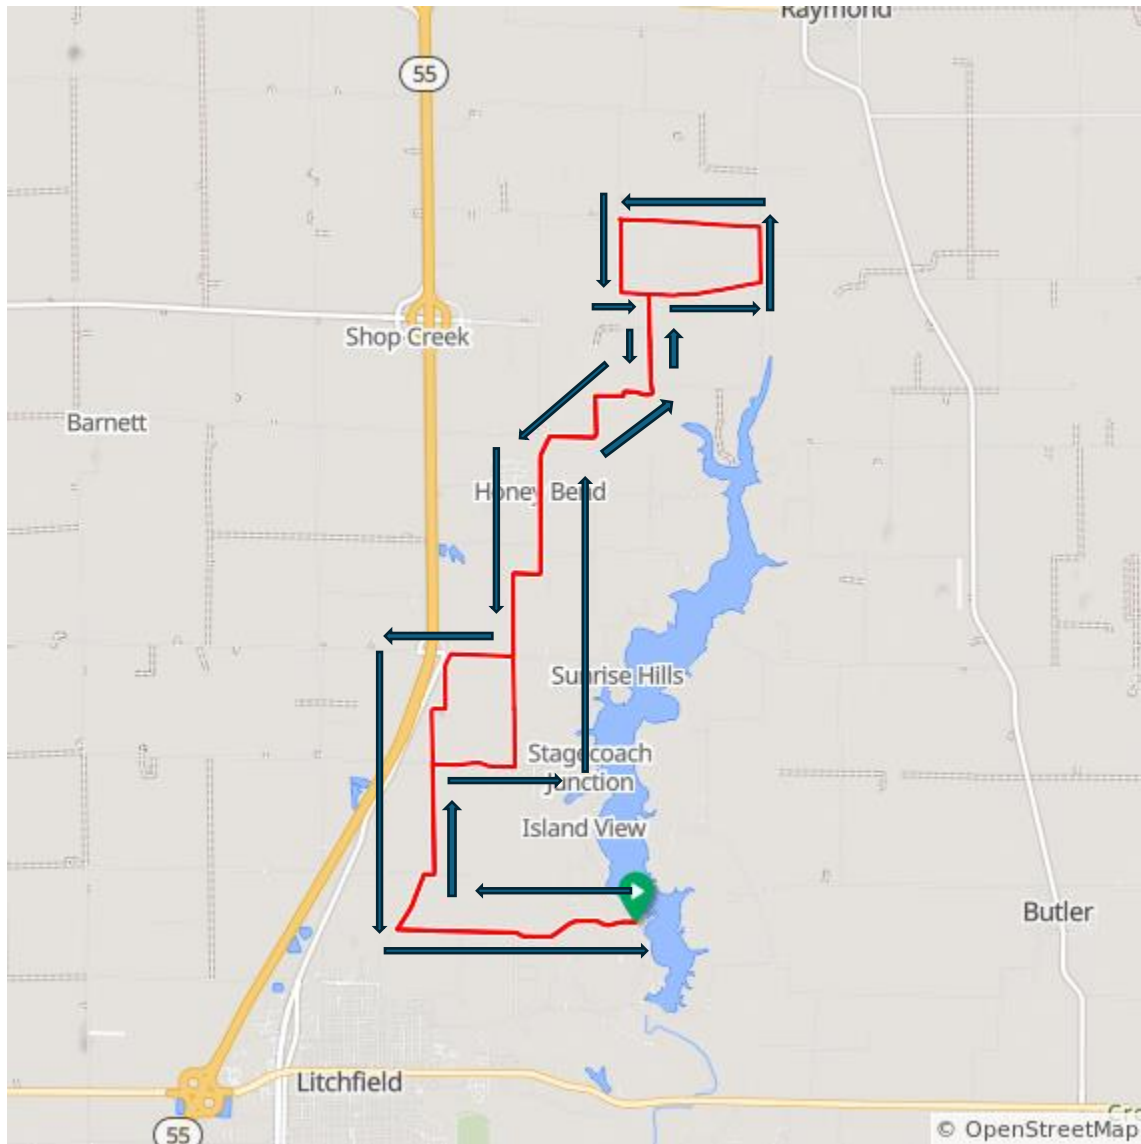

Lake Lou Yaeger Triathlon

Sprint Bike Course

To view the course, turn by turn scan the QR code below or visit –

<https://ridewithgps.com/routes/48957461>

Lake Lou Yaeger Triathlon Olympic Bike Course

To view the course, turn by turn scan the QR code below or visit –

<https://ridewithgps.com/routes/48957613>

Lake Lou Yaeger Triathlon
Sprint Out and Back Run Course

To view the course, turn by turn scan the QR code below or visit –

<https://ridewithgps.com/routes/48968753>

Lake Lou Yaeger Triathlon
Olympic Out and Back Run Course

To view the course, turn by turn scan the QR code below or visit –

<https://ridewithgps.com/routes/48969166>