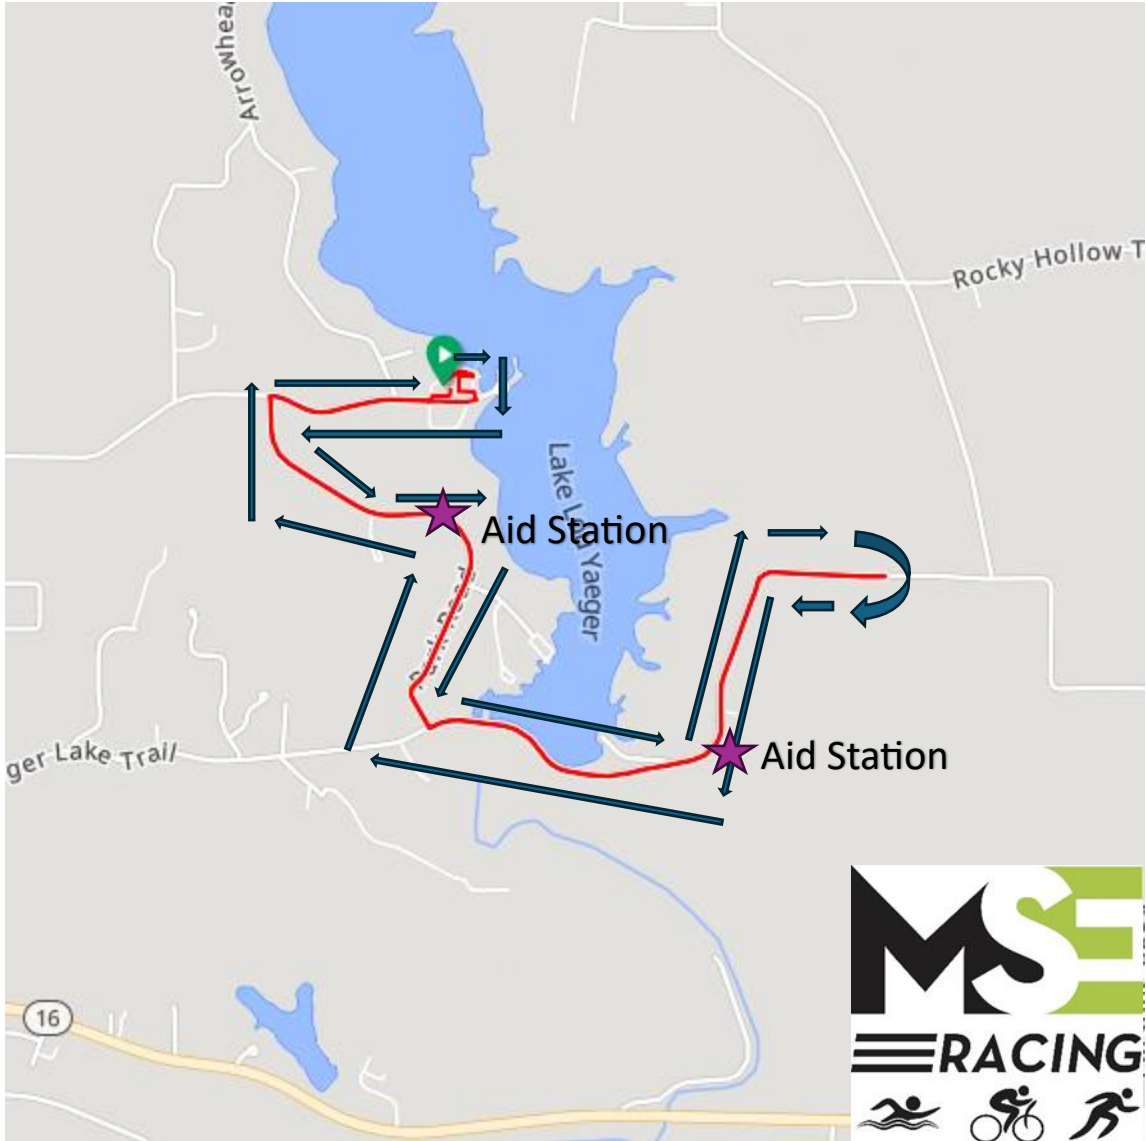

Lake Lou Yaeger Triathlon

Sprint Bike Course

To view the course, turn by turn scan the QR code below or visit –

<https://ridewithgps.com/routes/48957461>

Lake Lou Yaeger Triathlon Olympic Bike Course

To view the course, turn by turn scan the QR code below or visit –

<https://ridewithgps.com/routes/48957613>

Lake Lou Yaeger Triathlon
Sprint Out and Back Run Course

To view the course, turn by turn scan the QR code below or visit –

<https://ridewithgps.com/routes/48968753>

Lake Lou Yaeger Triathlon
Olympic Out and Back Run Course

To view the course, turn by turn scan the QR code below or visit –

<https://ridewithgps.com/routes/48969166>