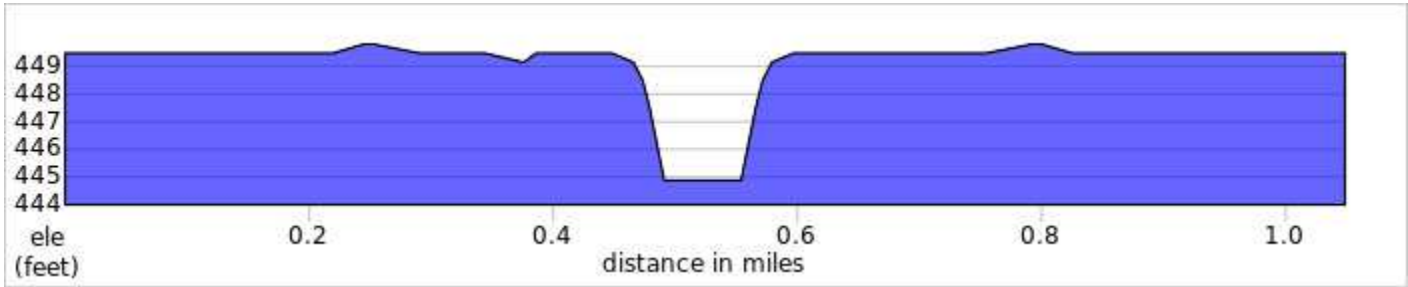

# Swifty Fun Run – 1 Mile Route

Clickable, downloadable map –

<https://ridewithgps.com/routes/46434771>

Elevation

**Swifty Fun Run – 5K Route**  
**Out & Back Course**

Click here to view the route turn by turn –

<https://ridewithgps.com/routes/46434843>

Elevation

**Swiftly Fun Run – 10K Route**  
**Out & Back Course**

Click here to view the route turn by turn –

<https://ridewithgps.com/routes/46434875>

Elevation