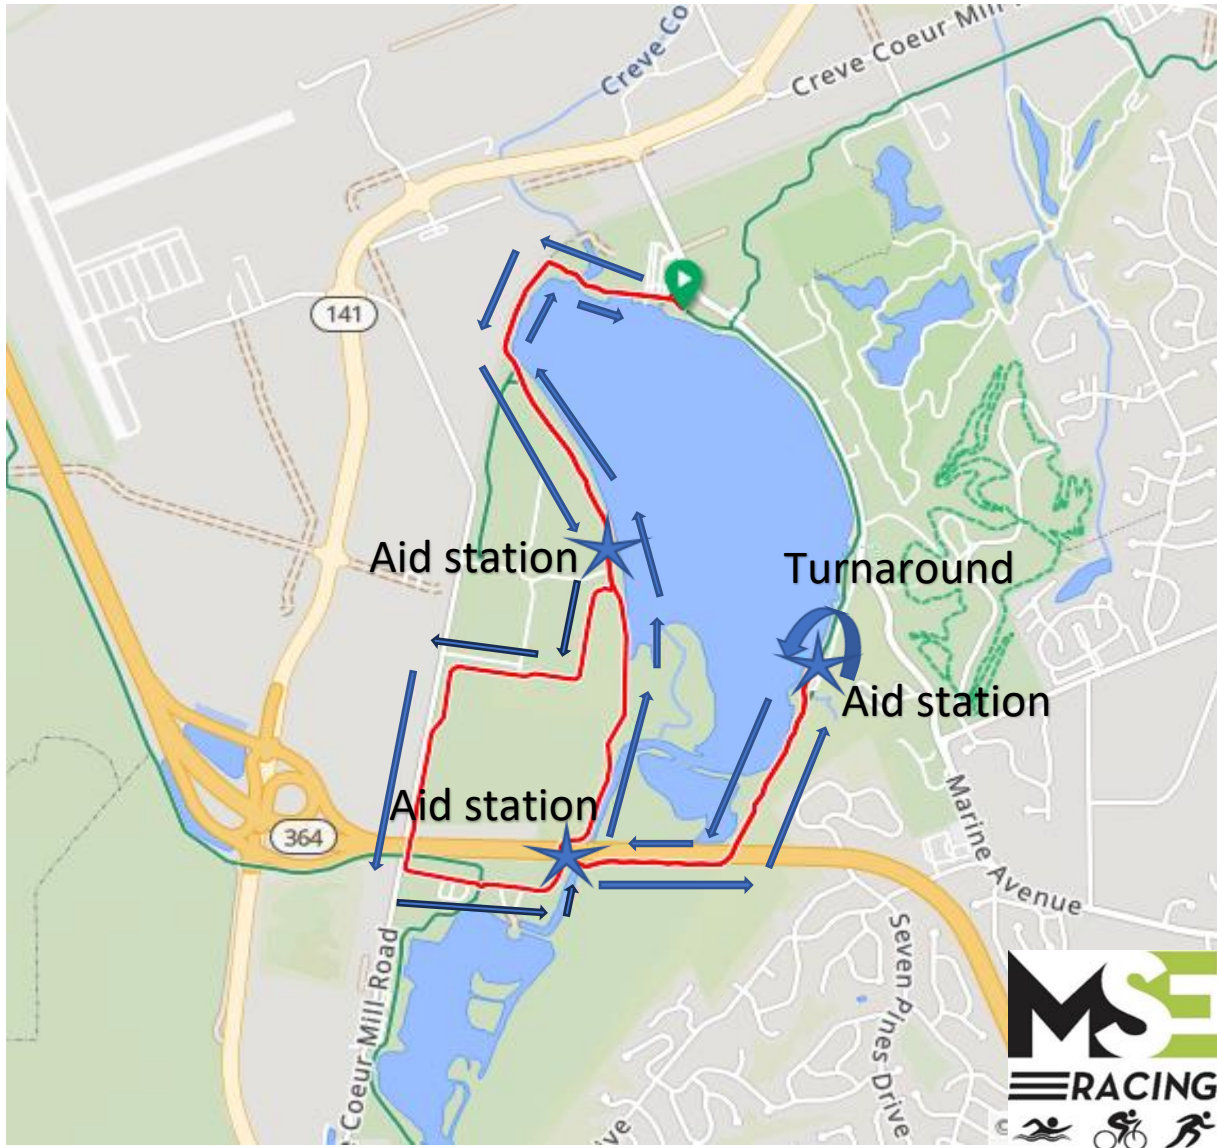

# Swifty Fun Run – 1 Mile Route

Clickable, downloadable map –

<https://ridewithgps.com/routes/46434771>

Elevation

**Swifty Fun Run – 5K Route**  
**Out & Back Course**

Click here to view the route turn by turn –

<https://ridewithgps.com/routes/46434843>

Elevation

**Swiftly Fun Run – 10K Route**  
**Out & Back Course**

Click here to view the route turn by turn –

<https://ridewithgps.com/routes/46434875>

Elevation

# Swifty Fun Run – Half Marathon Route

Clickable, downloadable map –

<https://ridewithgps.com/routes/46082332>

Elevation