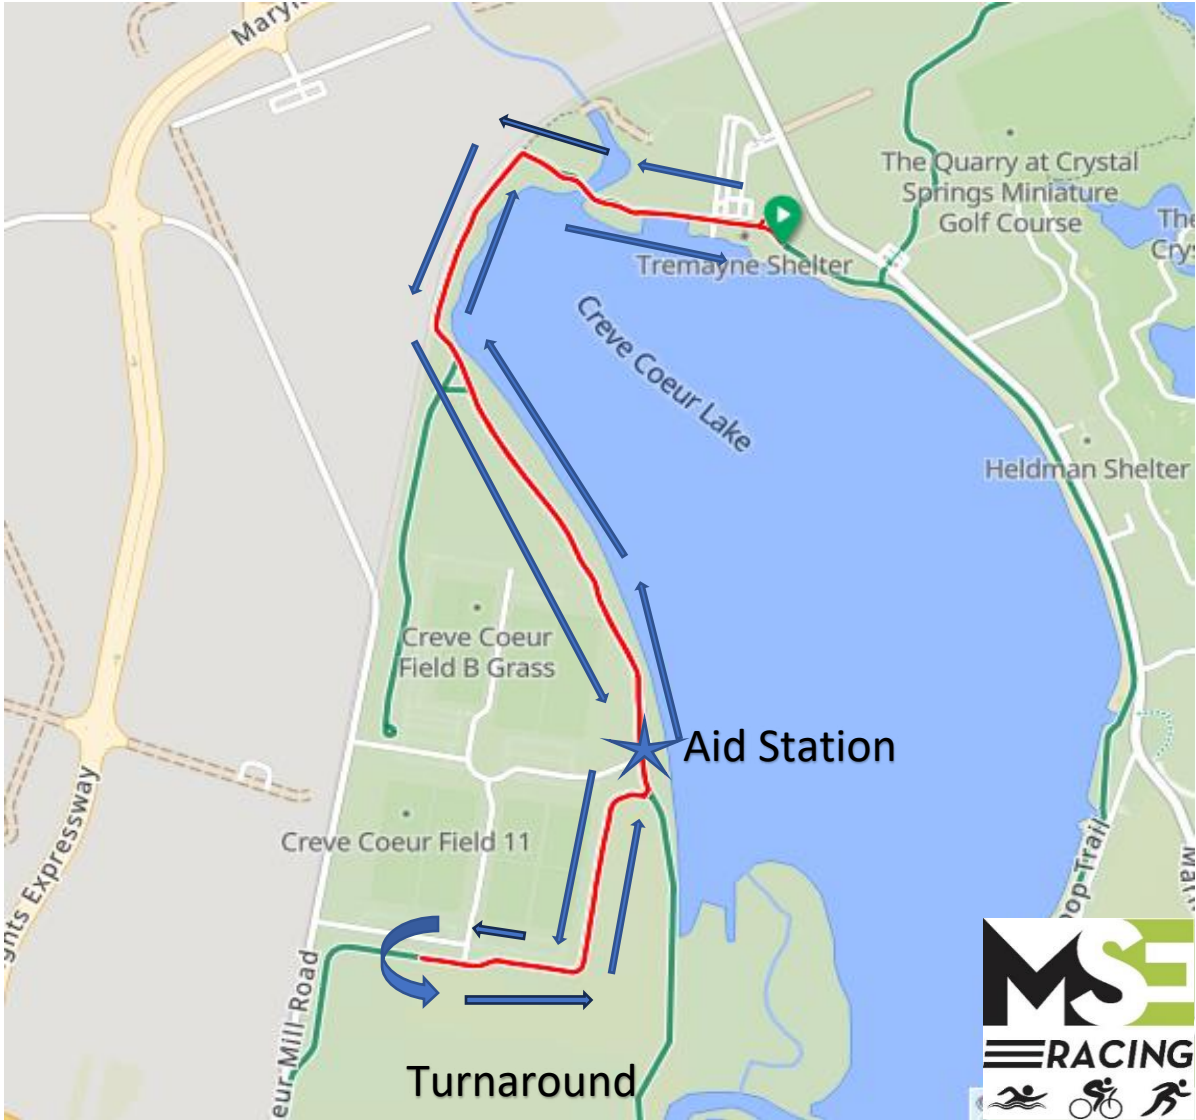

# Swifty Fun Run – 1 Mile Route

Clickable, downloadable map –

<https://ridewithgps.com/routes/46434771>

Elevation

**Swifty Fun Run – 5K Route**  
**Out & Back Course**

Click here to view the route turn by turn –

<https://ridewithgps.com/routes/46434843>

Elevation

**Swiftly Fun Run – 10K Route**  
**Out & Back Course**

Click here to view the route turn by turn –

<https://ridewithgps.com/routes/46434875>

Elevation

# Swifty Fun Run – Half Marathon Route

Clickable, downloadable map –

<https://ridewithgps.com/routes/46082332>

Elevation