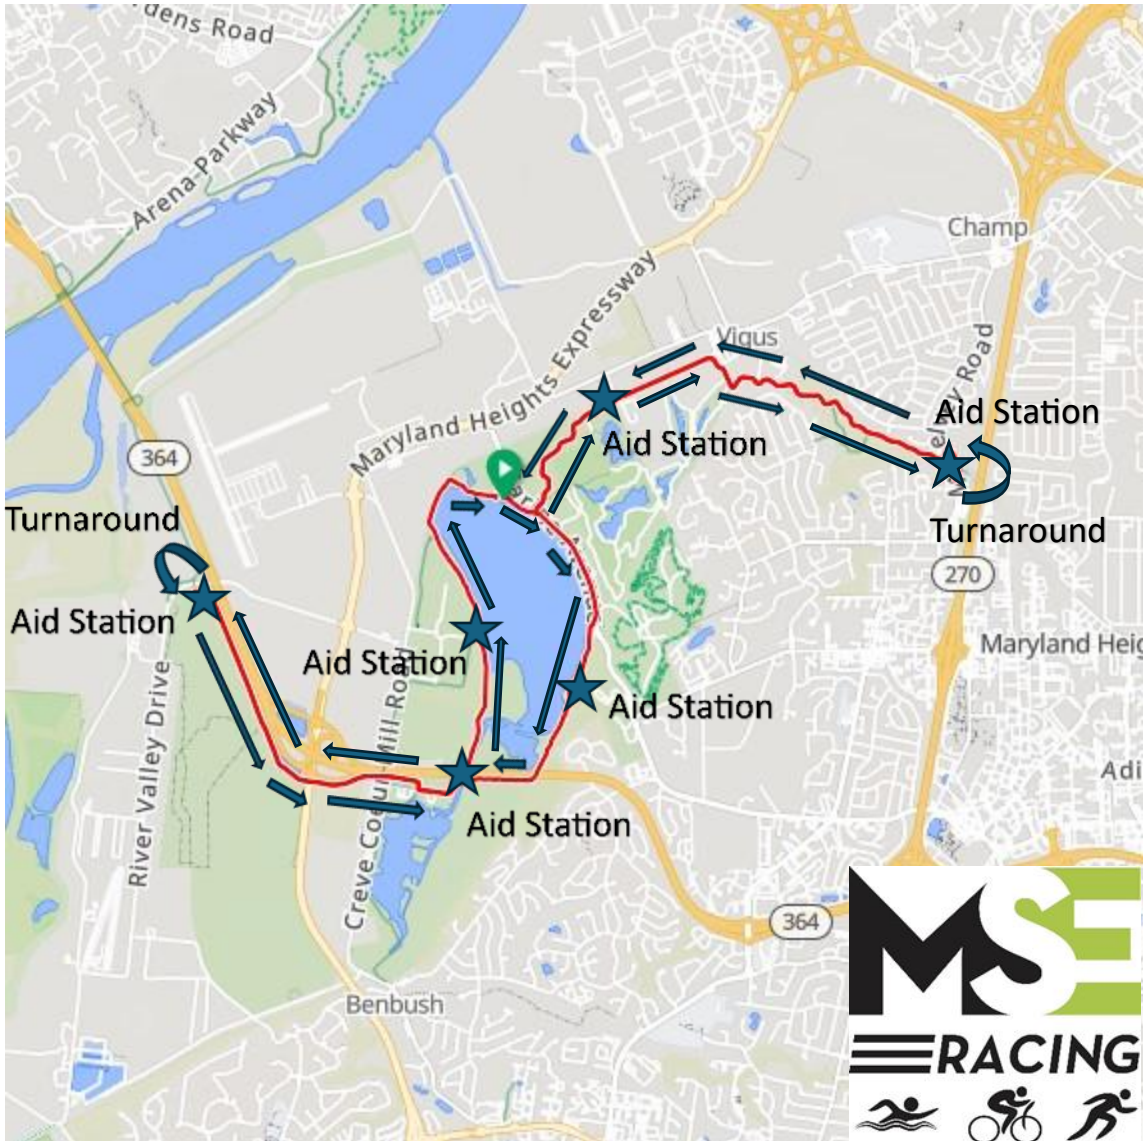

# Swifty Fun Run – 1 Mile Route

Clickable, downloadable map –

<https://ridewithgps.com/routes/46434771>

Elevation

**Swifty Fun Run – 5K Route**  
**Out & Back Course**

Click here to view the route turn by turn –

<https://ridewithgps.com/routes/46434843>

Elevation

**Swiftly Fun Run – 10K Route**  
**Out & Back Course**

Click here to view the route turn by turn –

<https://ridewithgps.com/routes/46434875>

Elevation

# Swifty Fun Run – Half Marathon Route

Clickable, downloadable map –

<https://ridewithgps.com/routes/46082332>

Elevation