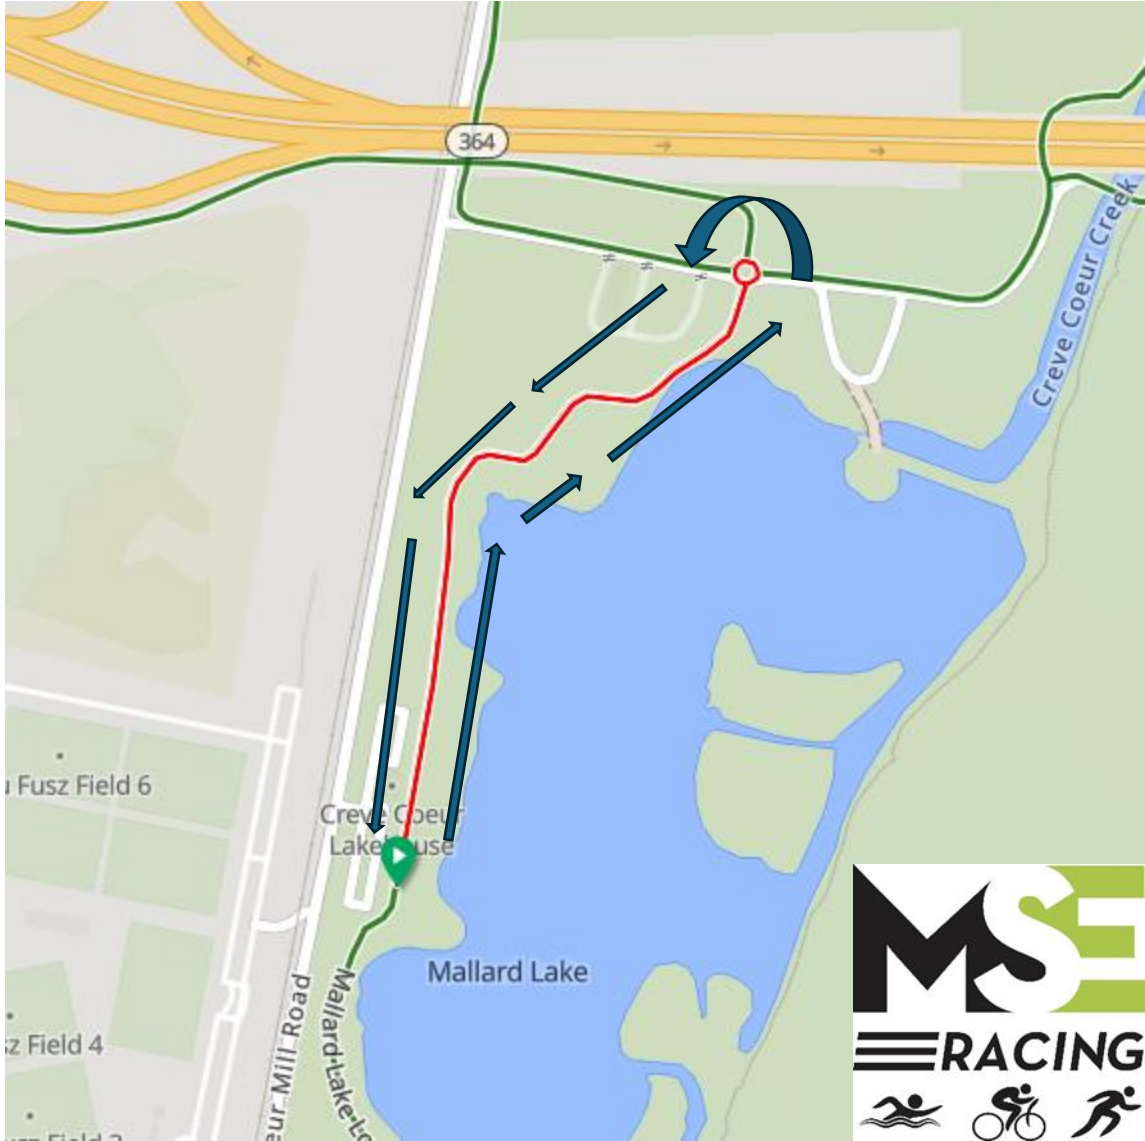

# ShlTR 1 Mile Course

To view the course, turn by turn scan the QR code below or visit –

<https://ridewithgps.com/routes/48667049>

## ShITR 5K Course

To view the course, turn by turn scan the QR code below or visit –

<https://ridewithgps.com/routes/48667034>

## ShITR 10K Course

To view the course, turn by turn scan the QR code below or visit –

<https://ridewithgps.com/routes/48667130>

## ShITR Half Marathon Course

To view the course, turn by turn scan the QR code below or visit –

<https://ridewithgps.com/routes/48667172>