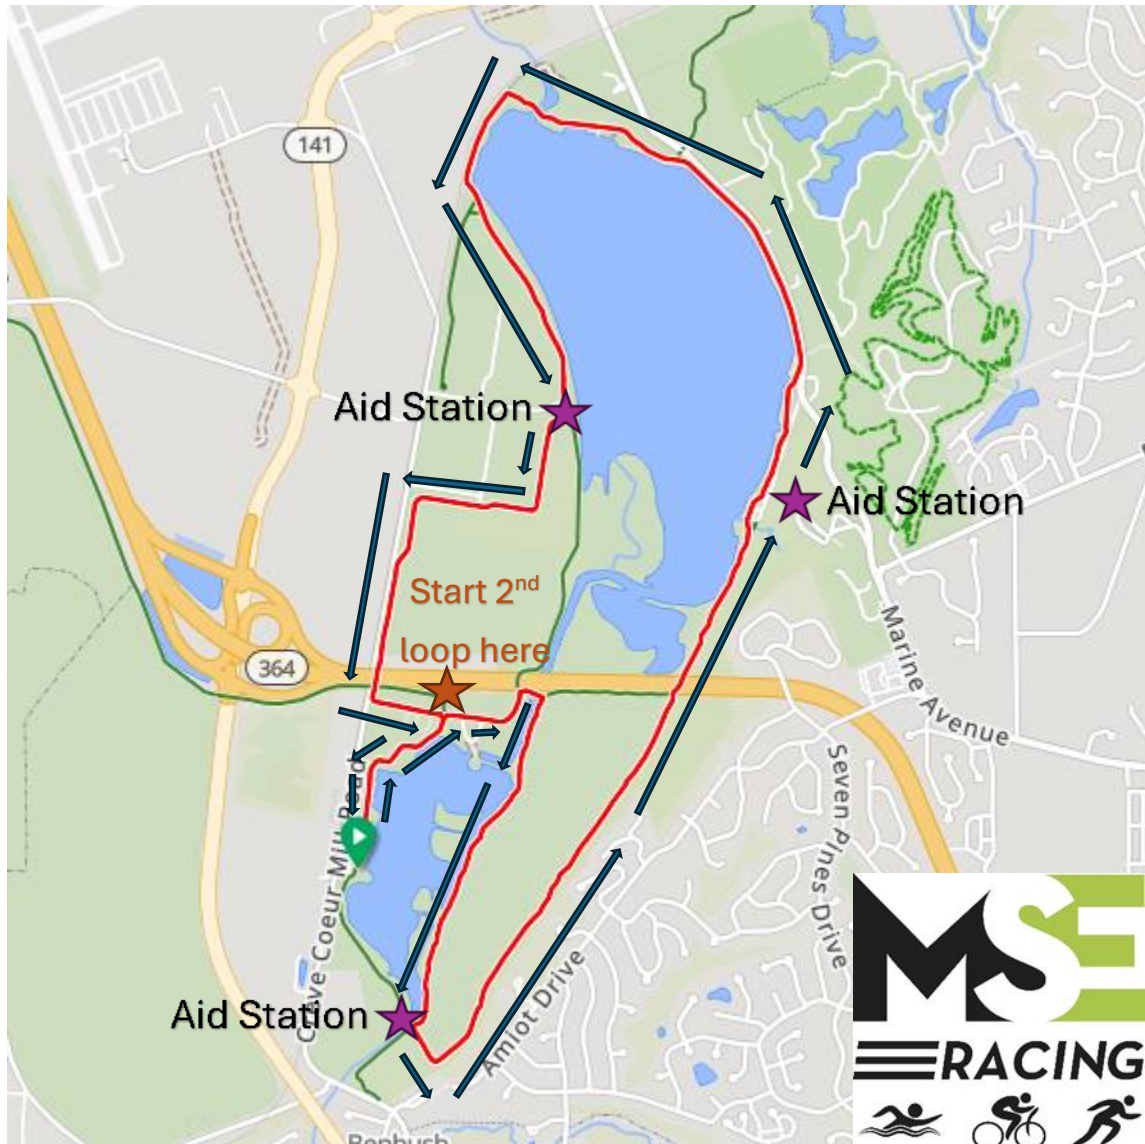

# ShlTR 1 Mile Course

To view the course, turn by turn scan the QR code below or visit –

<https://ridewithgps.com/routes/48667049>

## ShITR 5K Course

To view the course, turn by turn scan the QR code below or visit –

<https://ridewithgps.com/routes/48667034>

## ShITR 10K Course

To view the course, turn by turn scan the QR code below or visit –

<https://ridewithgps.com/routes/48667130>

## ShITR Half Marathon Course

To view the course, turn by turn scan the QR code below or visit –

<https://ridewithgps.com/routes/48667172>