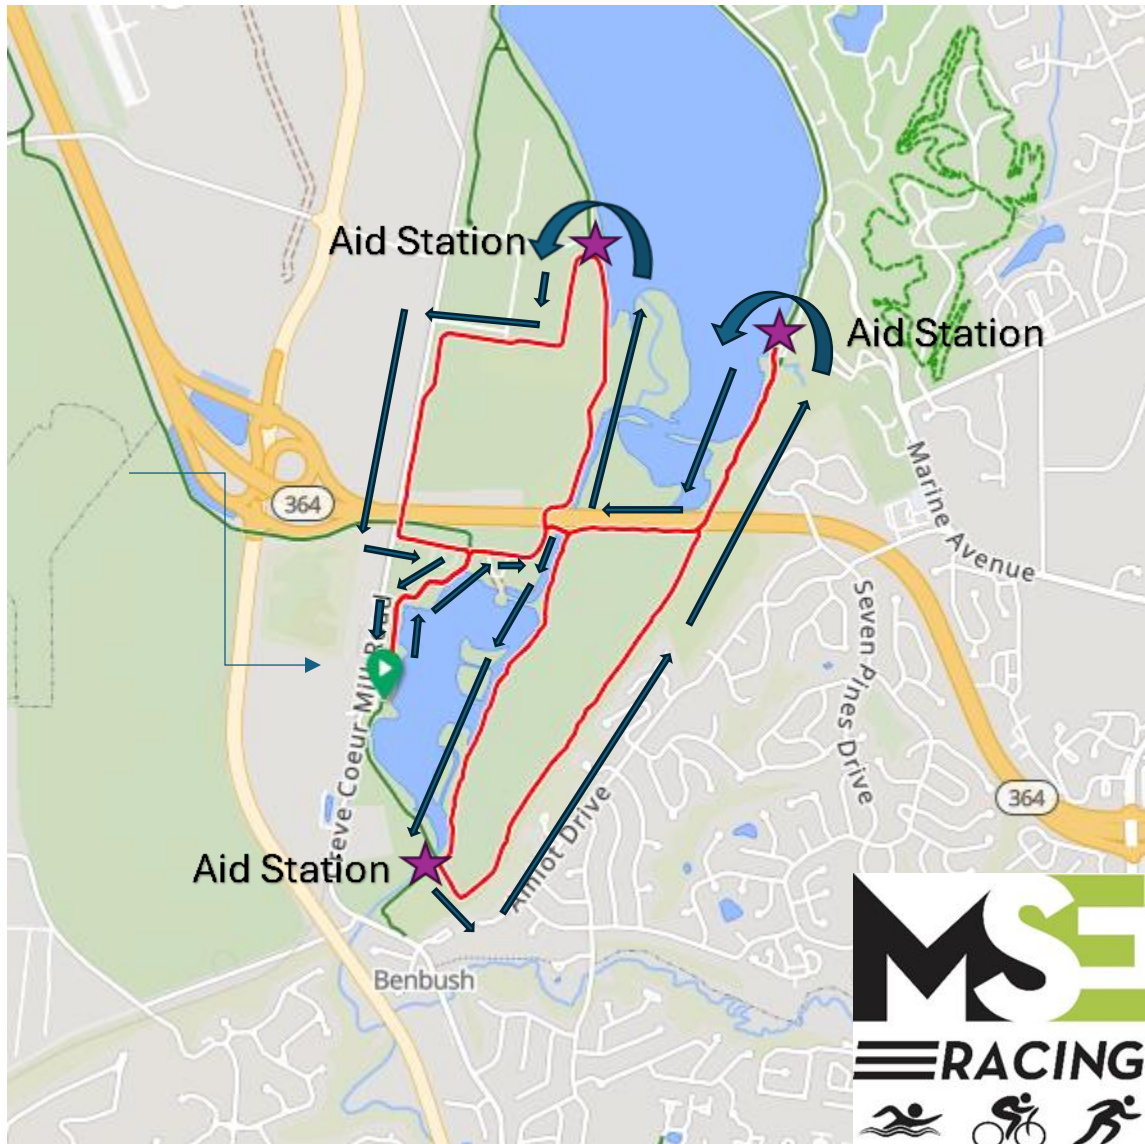

# ShlTR 1 Mile Course

To view the course, turn by turn scan the QR code below or visit –

<https://ridewithgps.com/routes/48667049>

## ShITR 5K Course

To view the course, turn by turn scan the QR code below or visit –

<https://ridewithgps.com/routes/48667034>

## ShITR 10K Course

To view the course, turn by turn scan the QR code below or visit –

<https://ridewithgps.com/routes/48667130>

## ShITR Half Marathon Course

To view the course, turn by turn scan the QR code below or visit –

<https://ridewithgps.com/routes/48667172>